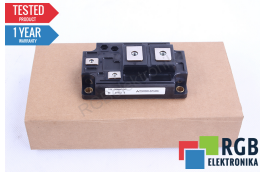

MODULE IGBT CM600HA-24A 1200V 600A MITSUBISHI

Used MITSUBISHI ELECTRIC CM600HA-24A
 Tested and cleaned.
 24 months guarantee
 Dedicated courier
 Delivery across Europe even in 15855

TECHNICAL DATA

MANUFACTURER	MITSUBISHI ELECTRIC
MODEL	CM600HA-24A
CATEGORY	Transistors
WEIGHT [KG]	1.0
HEIGHT [CM]	4.0
LENGTH [CM]	11.0
WIDTH [CM]	7.0

24/7 SUPPORT AVAILABLE
[+48 71 750 09 78](tel:+48717500978)

WRITE TO US
info@rgbelektronika.pl

TEST STAND

We have test stands developed by us, thanks to which we check whether the device is in working order. It is with these posts that we test the repaired device, for which we give 24 months warranty, and you can be sure that your **CM600HA-24A** equipment has been repaired at a service center that provides the highest quality services

PRODUCTS FROM THE RGB ELEKTRONIKA OFFER:

HIGHEST QUALITY

Each product undergoes a specialized assessment, based on which we select the best quality equipment to guarantee their trouble-free operation. Thanks to this, you can be sure that the **MITSUBISHI ELECTRIC CM600HA-24A** device has been prepared with the greatest care.